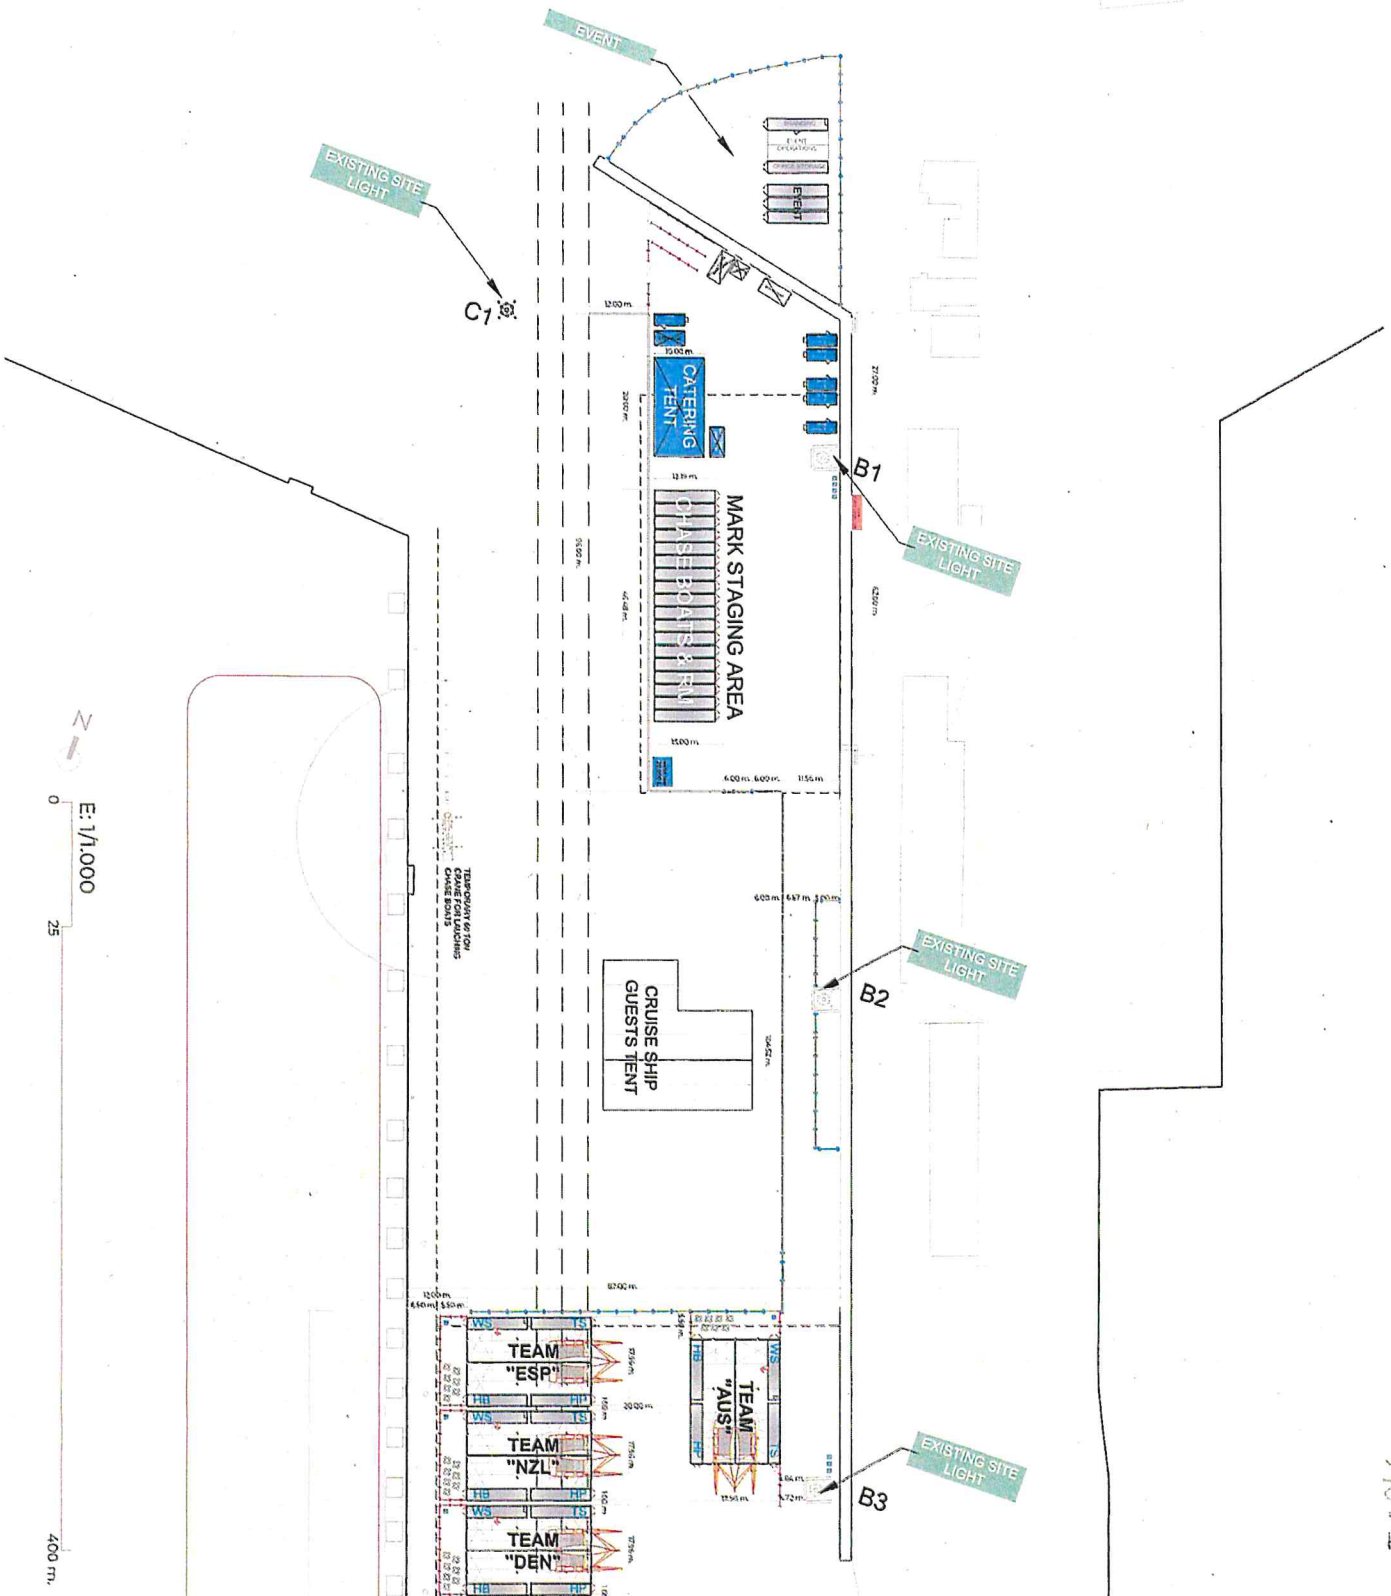

10.1

E: 1/1,000
0 25 400 m

<p>MATRIMUM APARTNERS www.matriumco.com</p> <p>Matrimium Partner, SL Address: Doctor Mariani P.I. 03030 Alcantate Contact: info@matriumco.com</p> <p>Project name: Race Village and Technical Area, Taranto</p> <p>Location: Taranto, Italy</p> <p>Client: SAIL GP San Francisco, US</p>	<p>SAIL GP</p>	<p>Plan title: Proposed Race Village, Entry Zone</p> <p>Date: May 6th, 2021</p> <p>Drawing size: DIN A3</p> <p>Scale: 1:500</p> <p>Version/Revision N°/Date: Actual Version/ May 6th, 2021</p> <p>Plan number: Tar-004</p>
---	-----------------------	--